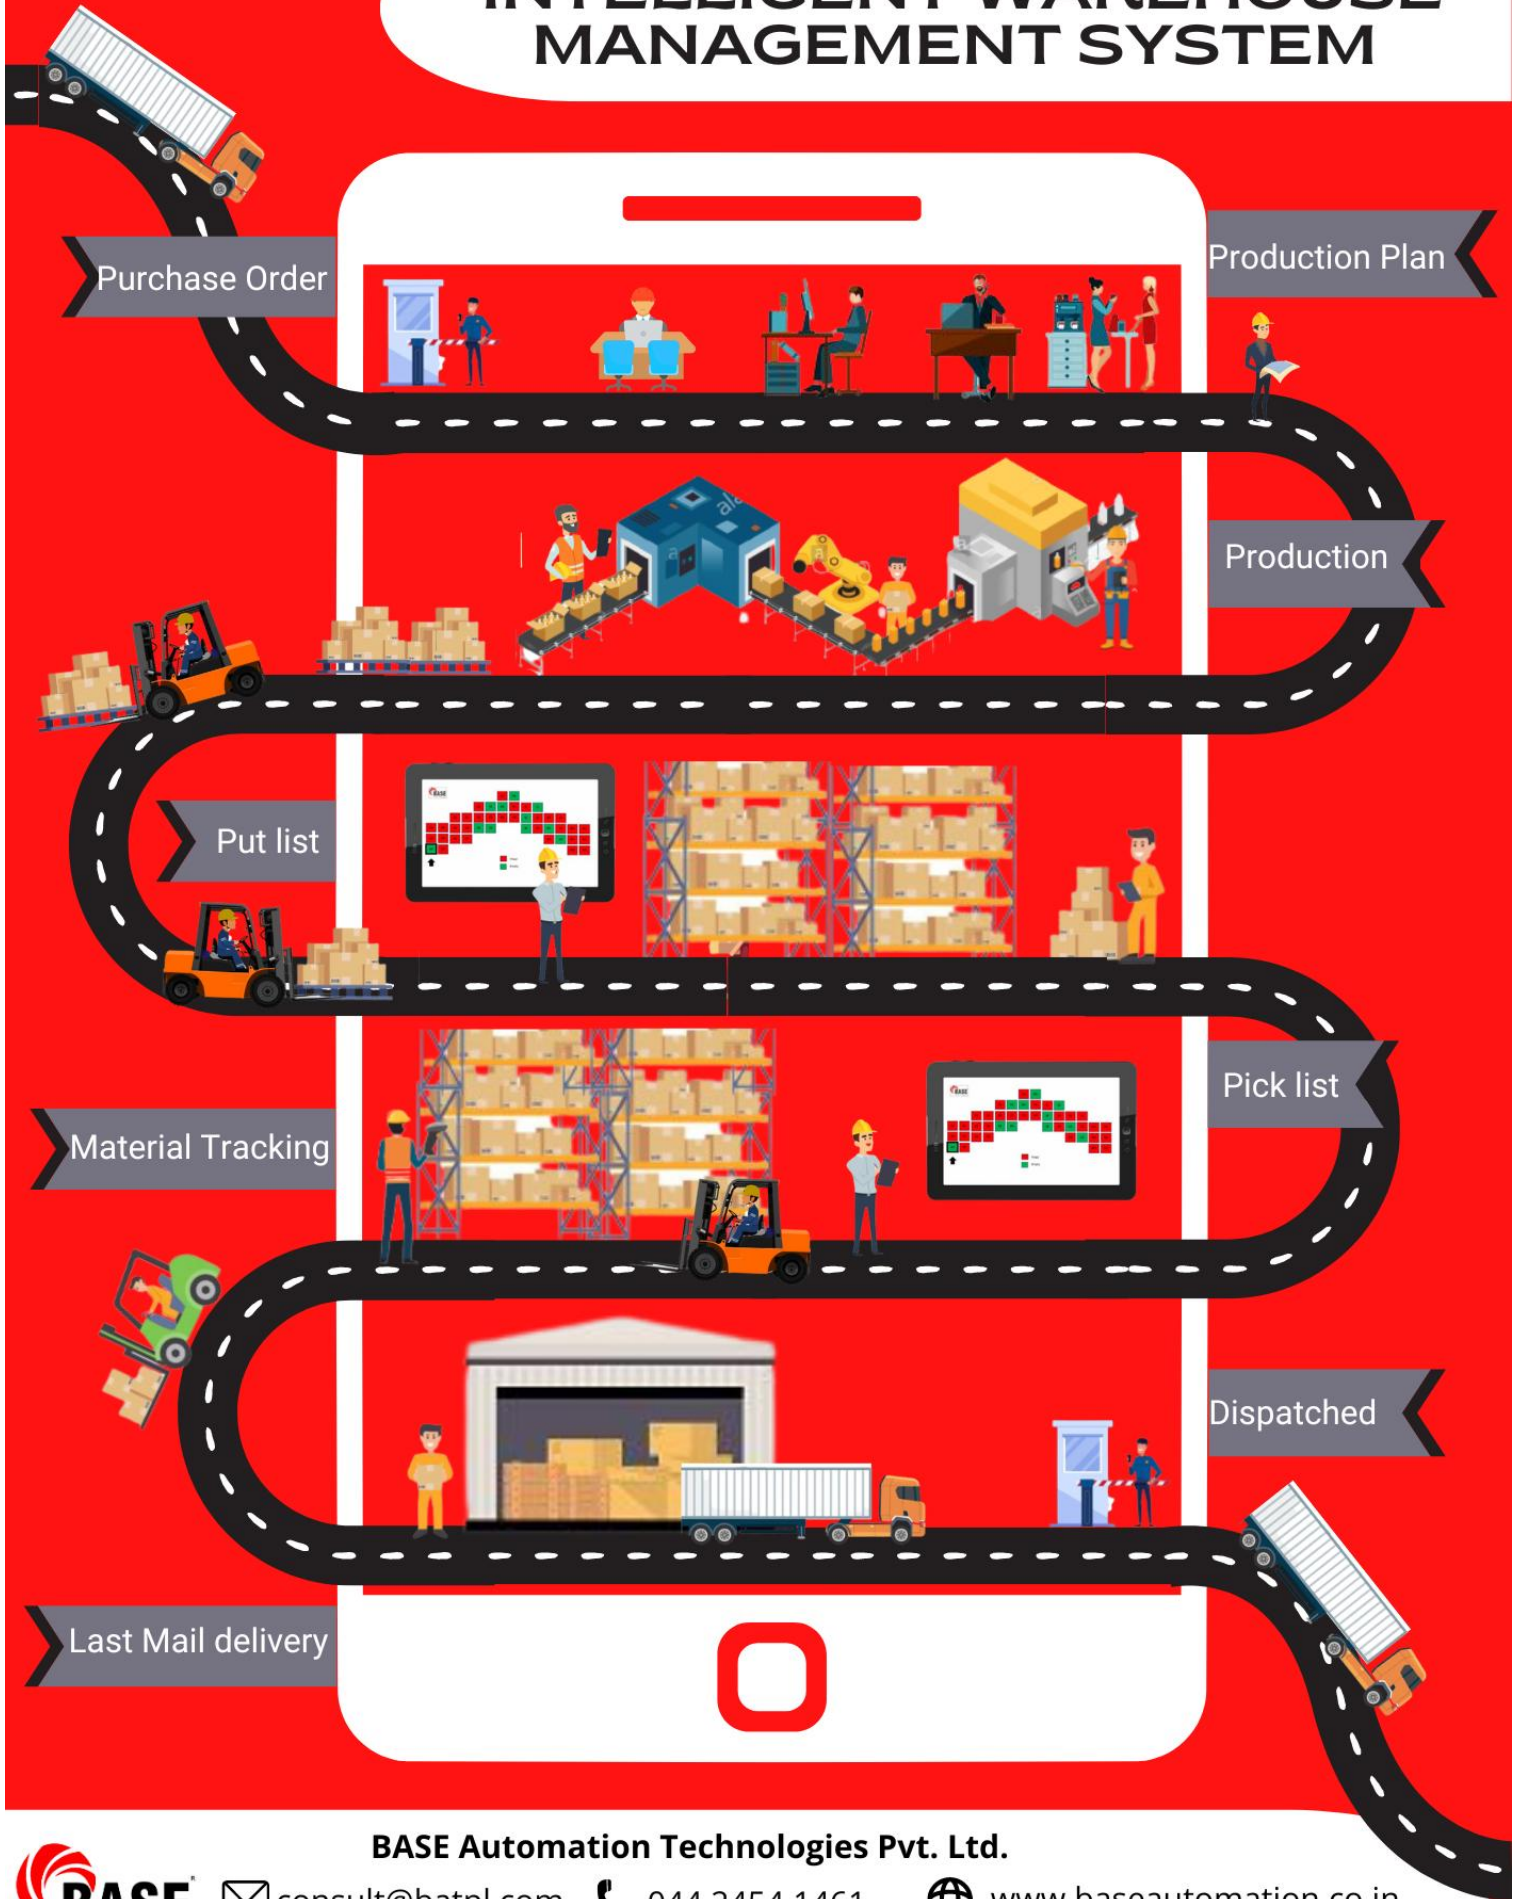

# INTELLIGENT WAREHOUSE MANAGEMENT SYSTEM

**BASE Automation Technologies Pvt. Ltd.**

✉ [consult@batpl.com](mailto:consult@batpl.com)

☎ 044 2454 1461

🌐 [www.baseautomation.co.in](http://www.baseautomation.co.in)

## **TECHNOLOGY EXPERTISE**

PLC / DCS / IOT / INDUSTRIAL 4.0 / HMI / SCADA /  
ERP / MES / BARCODE / RFID / WIRELESS  
INDUSTRIAL IT NETWORKING / THIN CLINT /  
MACHINE SAFETY / MOTION CONTROL / MACHINE  
VISION / INSTRUMENTATION / SPECIAL SIGNAL AND  
SINGLE / MULTILoop CONTROLLERS / ANDON  
DISPLAY SYSTEM / EQUIPMENT DEVICE  
INTEGRATION - GAS DETECTION, WEIGHMENT,  
PNEUMATIC CONVEYING ETC..,